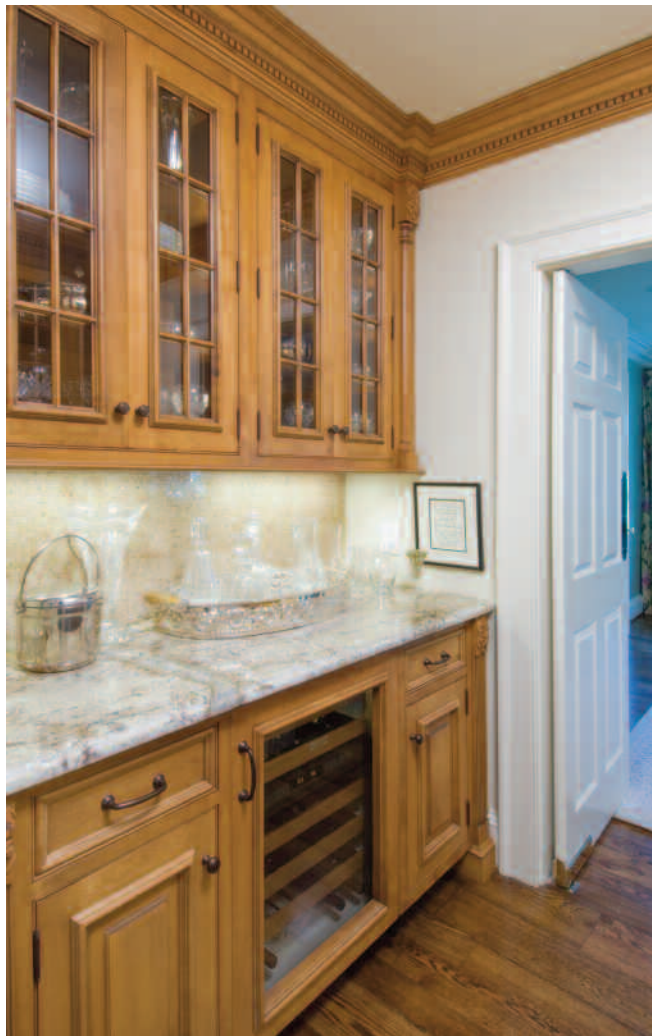

Architectural Kitchens and Baths, LLC
Lexington, Kentucky 40502
859-268-0800
www.akandb.com

Kitchen Designer: Gregory M. Butcher

Who Did It?

Cabinetry: Custom maple wood with glaze by Quality Custom Cabinetry. Countertops: Gialatta granite with ogee edge supplied by Tucker Tile and Marble. Major Appliances: Sub-Zero 36" all-refrigerator, Sub-Zero 36" all freezer, both with wood panels. Sub-Zero 27" undercounter 2-drawer refrigerator with solid front. Sub-Zero 15" clear ice machine. Sub-Zero 24" 46 bottle undercounter wine storage unit. Wolf 48" pro rangetop with 6 burners and griddle. Wolf 30" double wall ovens. Wolf 24" microwave. Wolf 30" warming drawer. 2 ASKO 24" fully integrated dishwashers.

For more detailed information about any of the appliances featured in this kitchen, click on the specific appliance noted in the above Who Did It? list.

FANTASTIC KITCHENS
ONLINE.COM